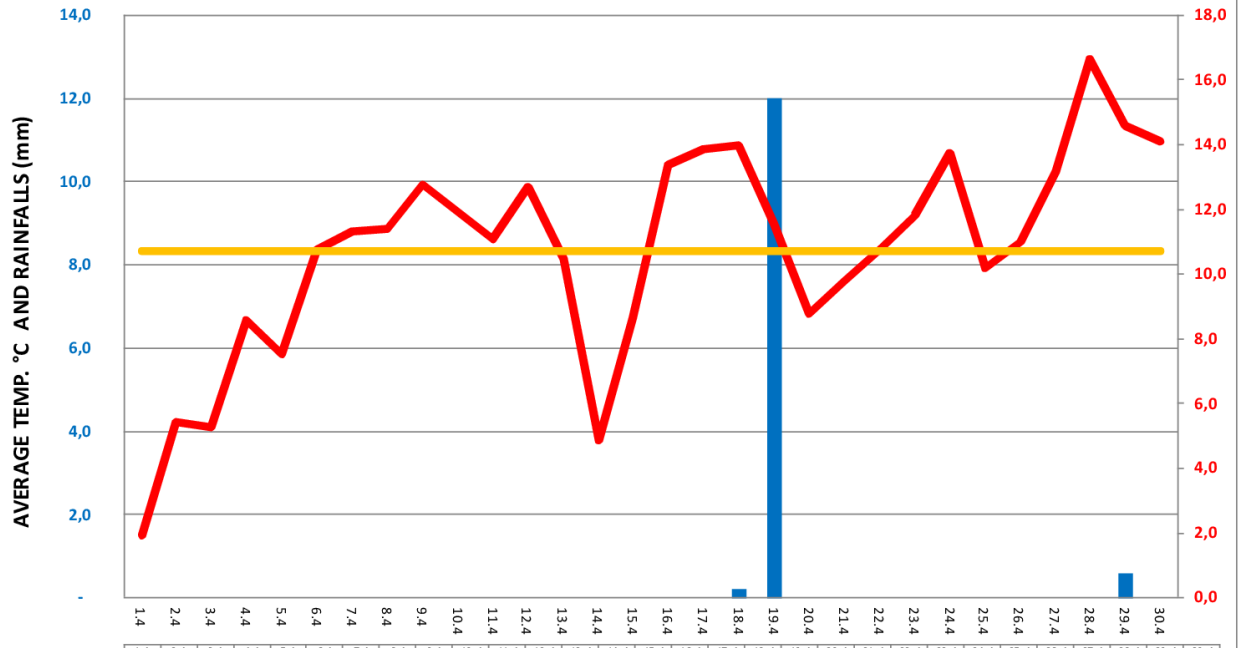

AVERAGE TEMPERATURES AND RAINFALLS APRIL 2020