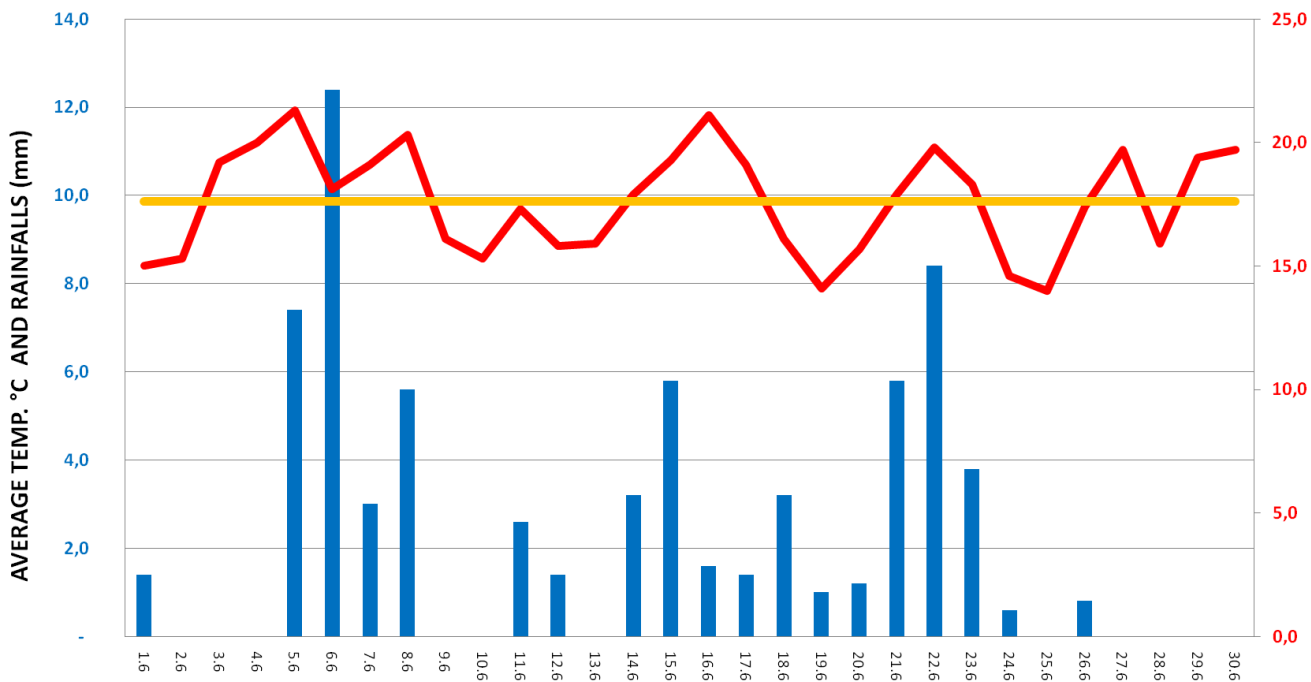

GRAPH AVERAGE TEMPERATURES AND RAINFALLS

**AVERAGE TEMPERATURES AND RAINFALLS
JUNE 2011**