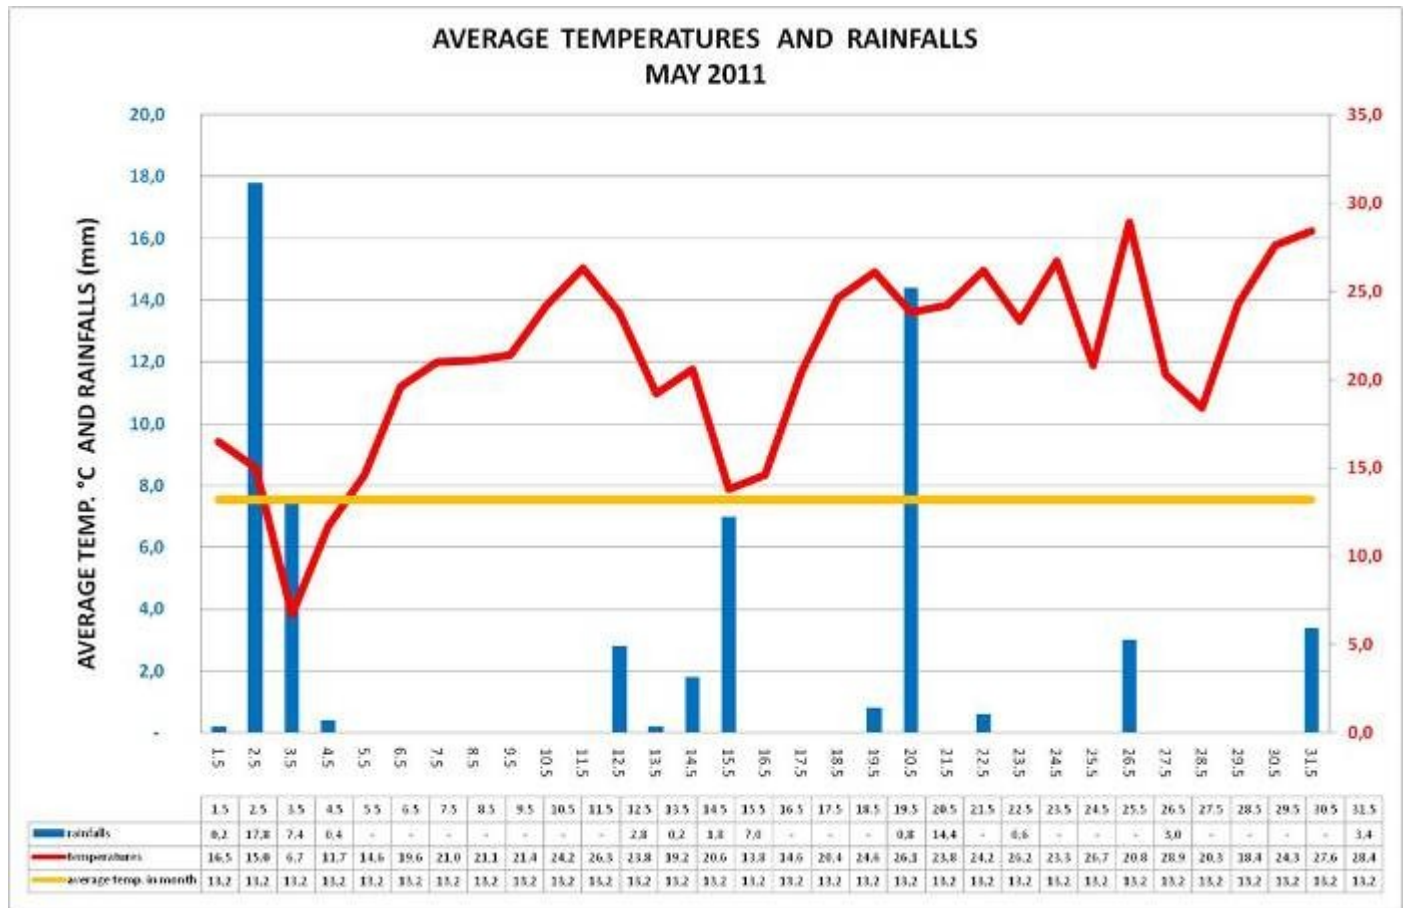

GRAPH AVERAGE TEMPERATURES AND RAINFALLS