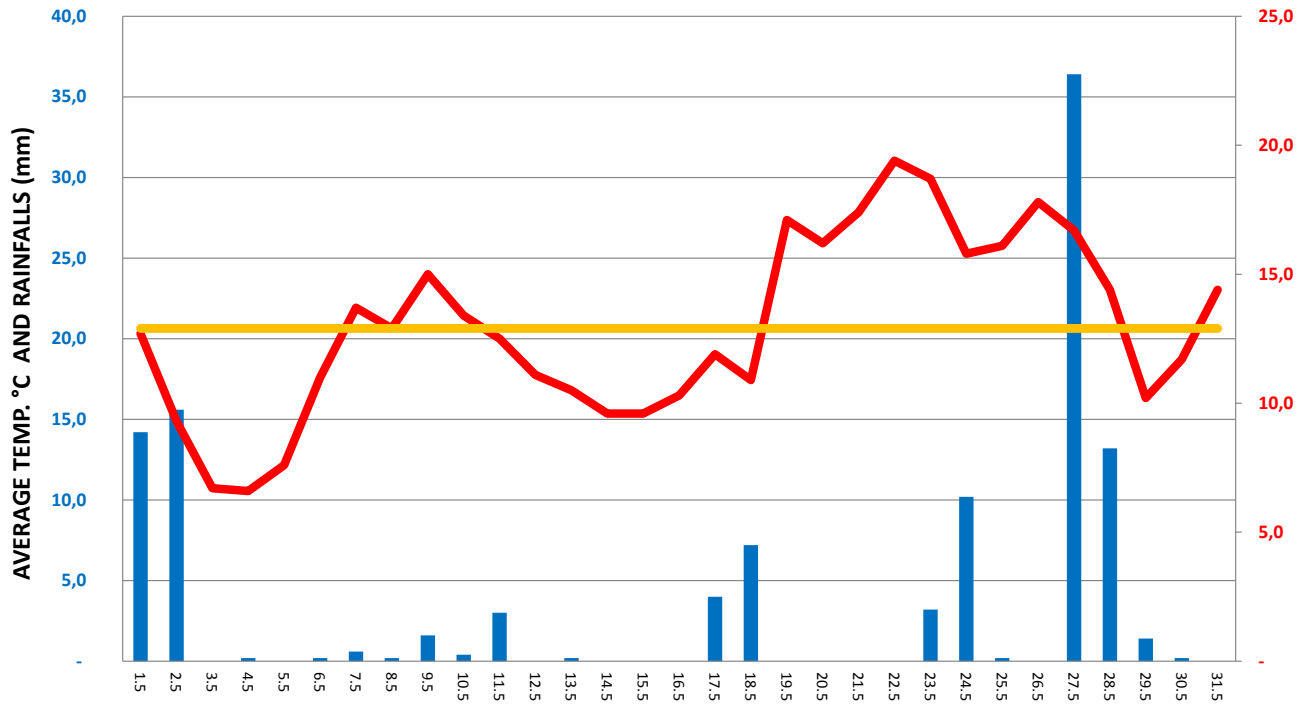

HOP REPORT

MONTH - May

YEAR	2014	2013	30-years average
avg. temperature	12,9	12,6	13,4
precipitation	112,2	124,8	54,0
	Day	Value	
max. precipitation	27.5.2014	36,4	mm
min. temperature	04.05.2014	-1.0	°C
max. temperature	22.05.2014	27,9	°C

Comments	<p>May was below average as to temperatures and above average as to precipitation compared to 30-years average. The course of weather was suitable for spring works in hopgardens. Hopplants were trained just on time. Chemical protection against alfalfa snout beetle, hemp flea beetle and downy mildew was effected. The hopplants are in good health condition. The height of hopplants is between 1,5 – 3,5 meters (depends on time of root cut and training).</p> <p>Acreage of Saaz variety increased compared to last year (according to UKZUZ – State Institute for Agricultural Supervision and Testing, as on 30.4.2014)</p> <p>Zatec +97 ha Ustek +15 ha Trsice +6 ha Czech Republic +118 ha</p>
----------	---

The Charts Average Temperatures and Precipitation

YEAR	MONTH	AVG TEMPER	PRECIPITATION	LONG AVG TEMPER	LONG PRECIP
2014	January	0,5	18,4	-2,0	20
2014	February	1,9	7,2	-0,2	19
2014	March	6,4	12,2	3,6	23
2014	April	10,9	61,6	8,5	32
2014	May	12,9	112,2	13,4	54
2014	Jun				
2014	July				
2014	August				
2014	September				
2014	October				
2014	November				
2014	December				

[mm][°C]

AVERAGE TEMPERATURES AND RAINFALLS MAY 2014

	1.5	2.5	3.5	4.5	5.5	6.5	7.5	8.5	9.5	10.5	11.5	12.5	13.5	14.5	15.5	16.5	17.5	18.5	19.5	20.5	21.5	22.5	23.5	24.5	25.5	26.5	27.5	28.5	29.5	30.5	31.5	
rainfalls	14,2	15,6	-	0,2	-	0,2	0,6	0,2	1,6	0,4	3,0	-	0,2	-	-	-	4,0	7,2	-	-	-	-	-	3,2	10,2	0,2	-	36,4	13,2	1,4	0,2	-
temperatures	12,7	9,3	6,7	6,6	7,6	11,0	13,7	12,9	15,0	13,4	12,5	11,1	10,5	9,6	9,6	10,3	11,9	10,9	17,1	16,2	17,4	19,4	18,7	15,8	16,1	17,8	16,7	14,4	10,2	11,7	14,4	
average temp. in month	12,9	12,9	12,9	12,9	12,9	12,9	12,9	12,9	12,9	12,9	12,9	12,9	12,9	12,9	12,9	12,9	12,9	12,9	12,9	12,9	12,9	12,9	12,9	12,9	12,9	12,9	12,9	12,9	12,9	12,9	12,9	12,9